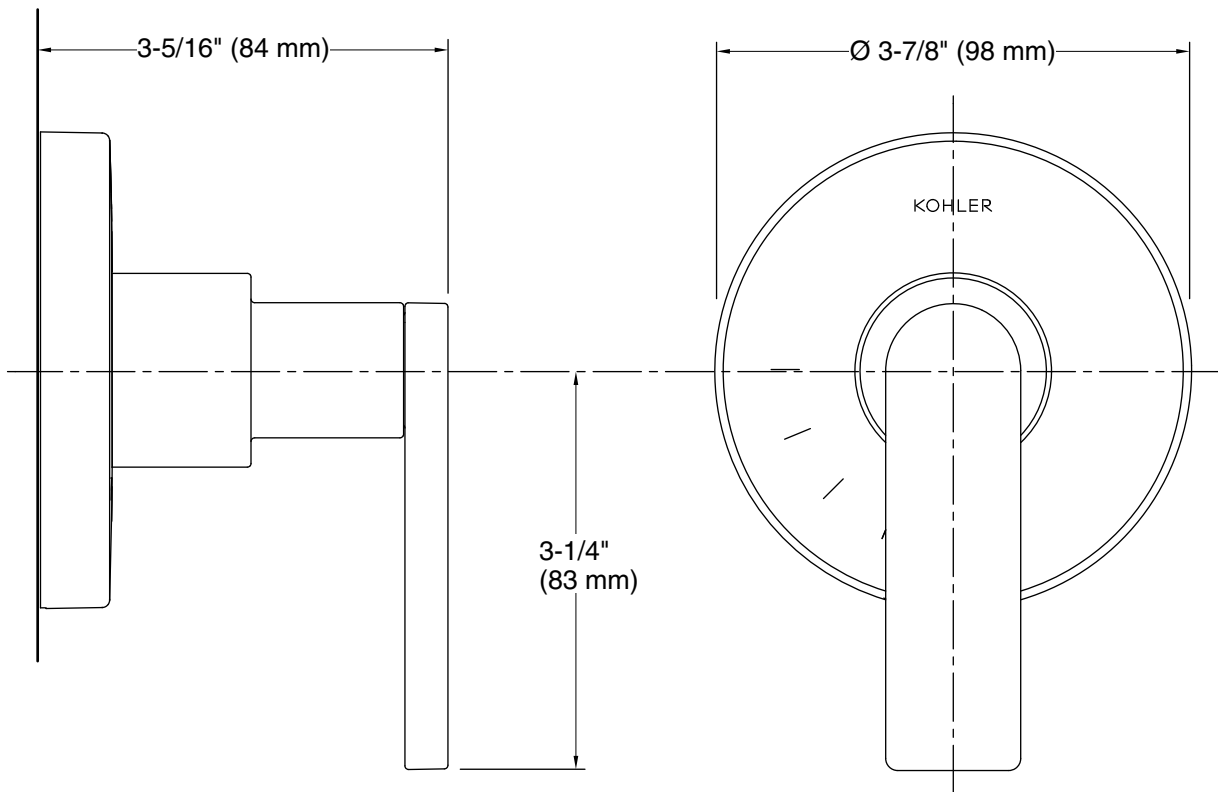

Technical Information

All product dimensions are nominal.

Valve body: Cast brass

Notes

Install this product according to the installation guide.

ADA, OBC, CSA B651 compliant when installed to the specific requirements of these regulations.